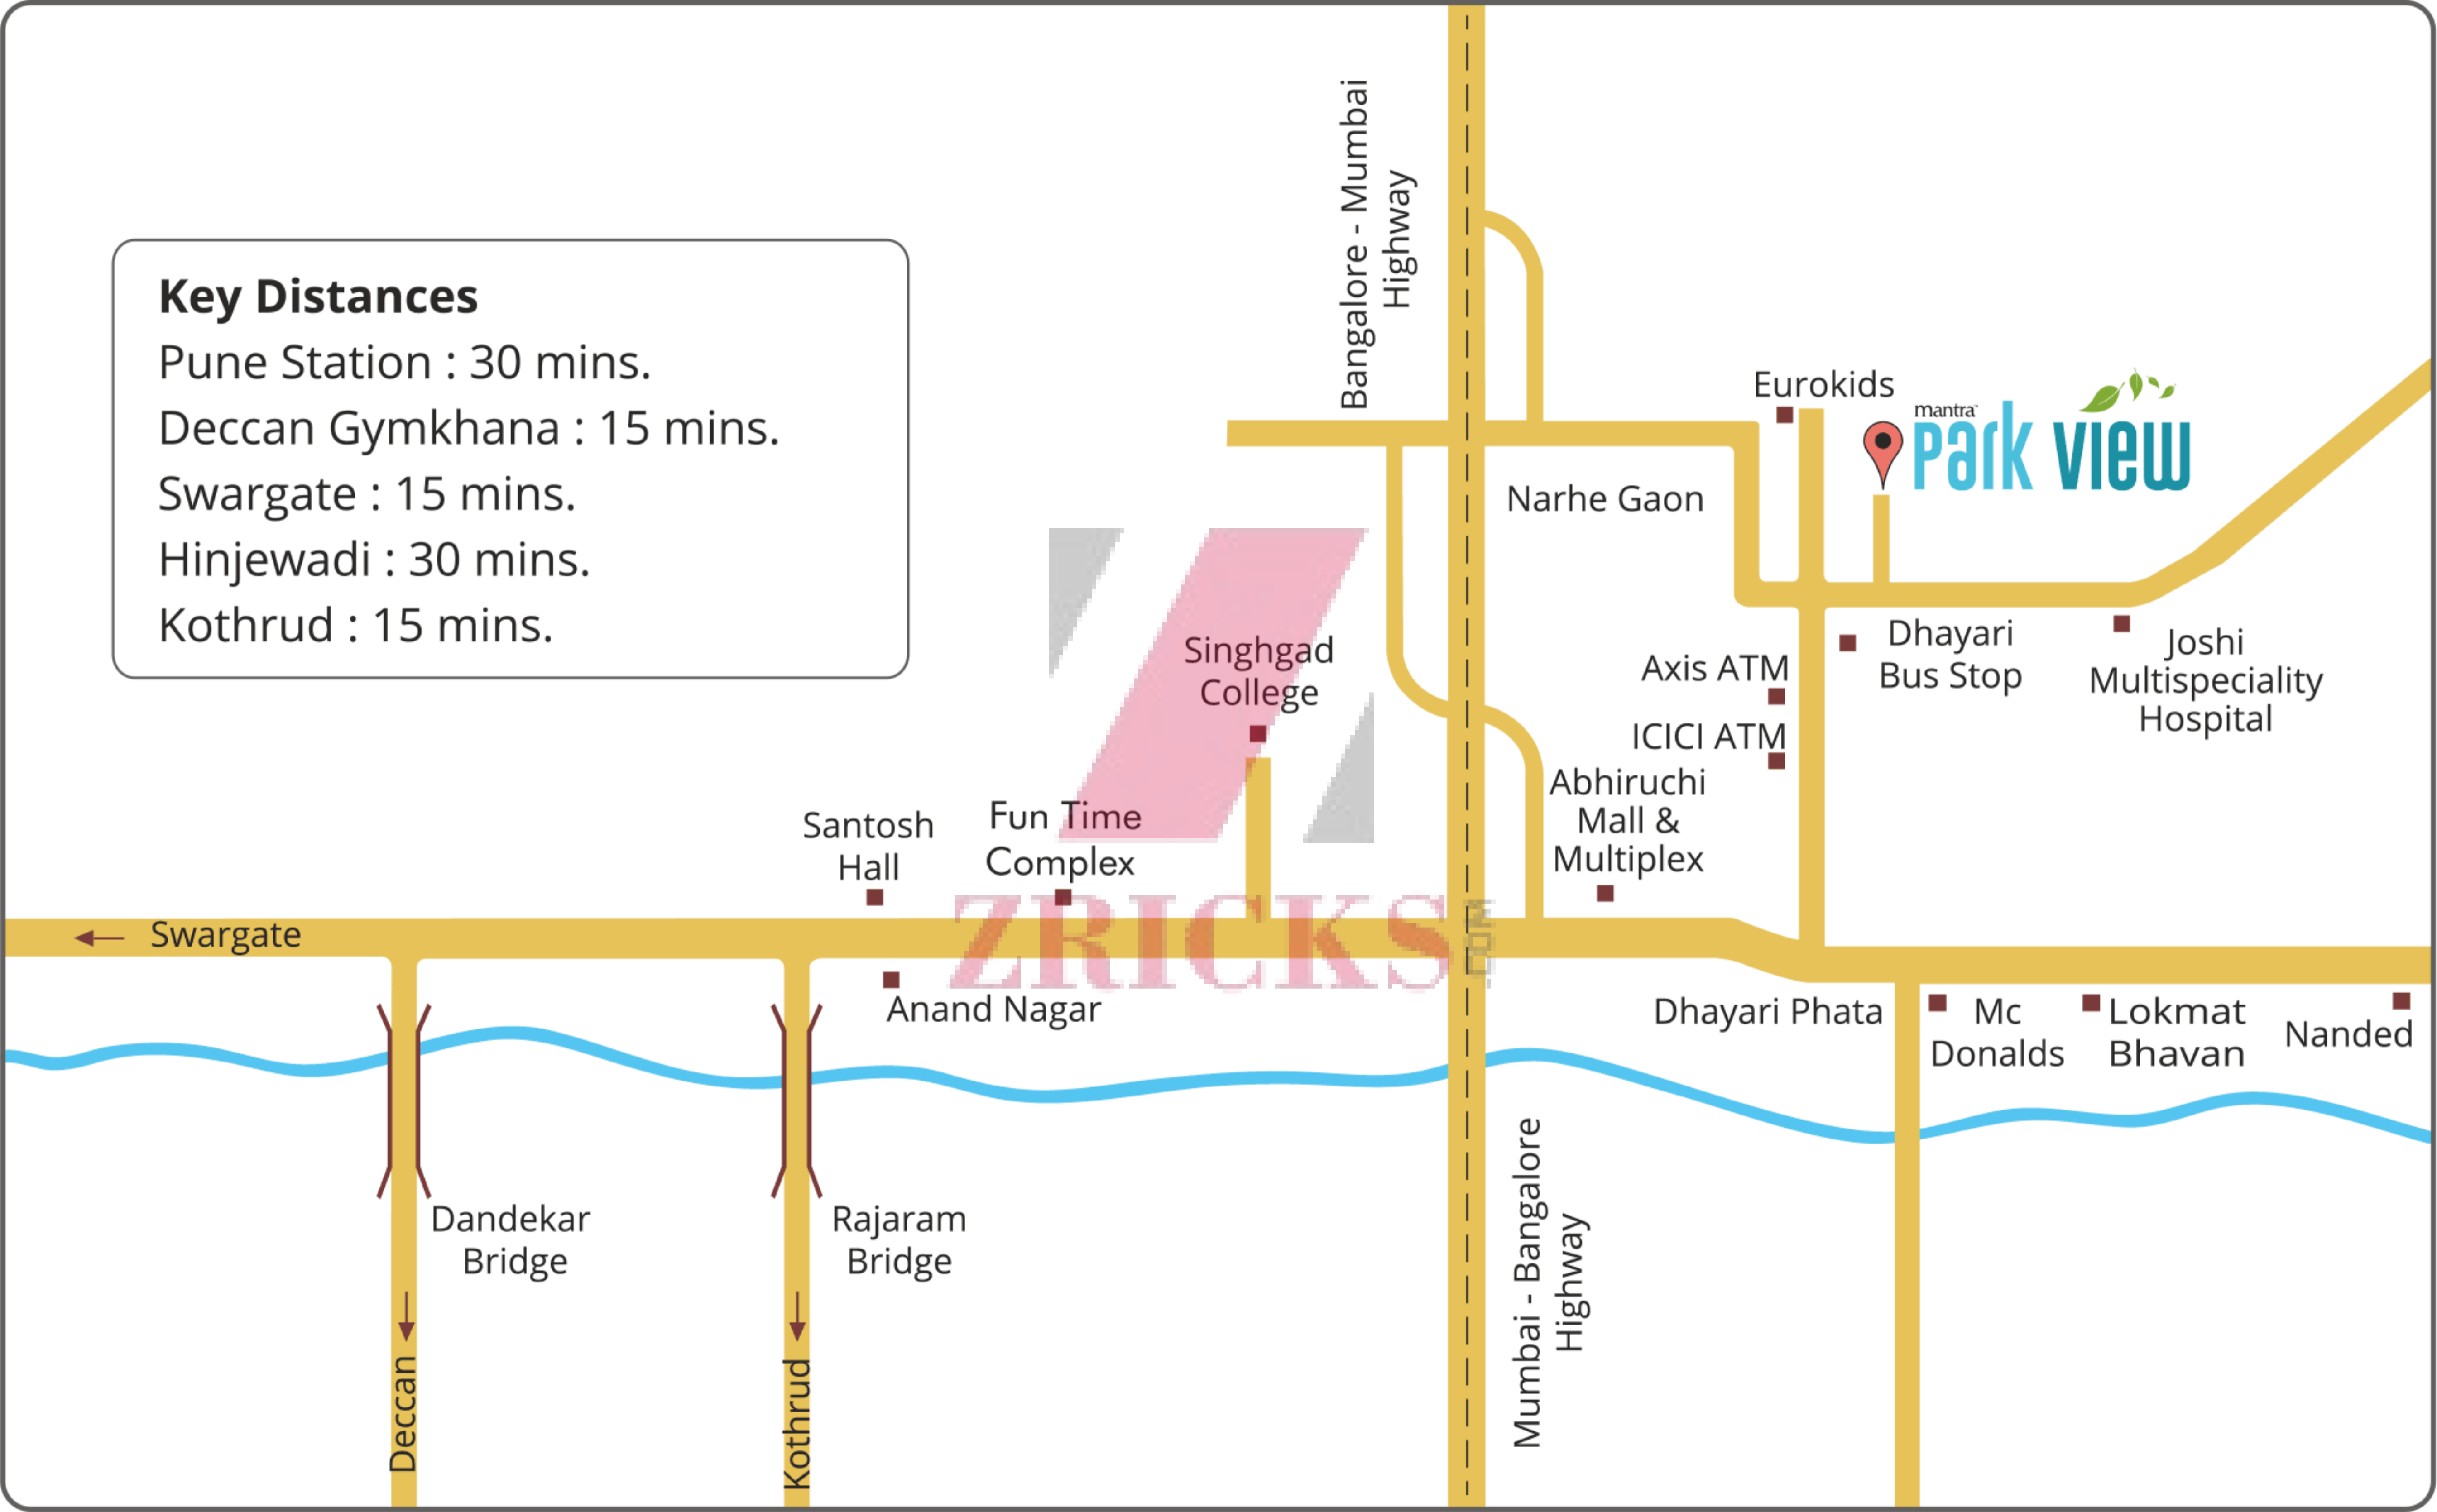

Toilet
7'6"x4'6"

Bedroom
9'x10'

Bedroom
11'x10'

Terrace
6'6"x9'6"

Terrace
5'6"x7'9"

TRICKS

Key Distances

Pune Station : 30 mins.

Deccan Gymkhana : 15 mins.

Swargate : 15 mins.

Hinjewadi : 30 mins.

Kothrud : 15 mins.

PROPOSED 30 M WIDE ROAD