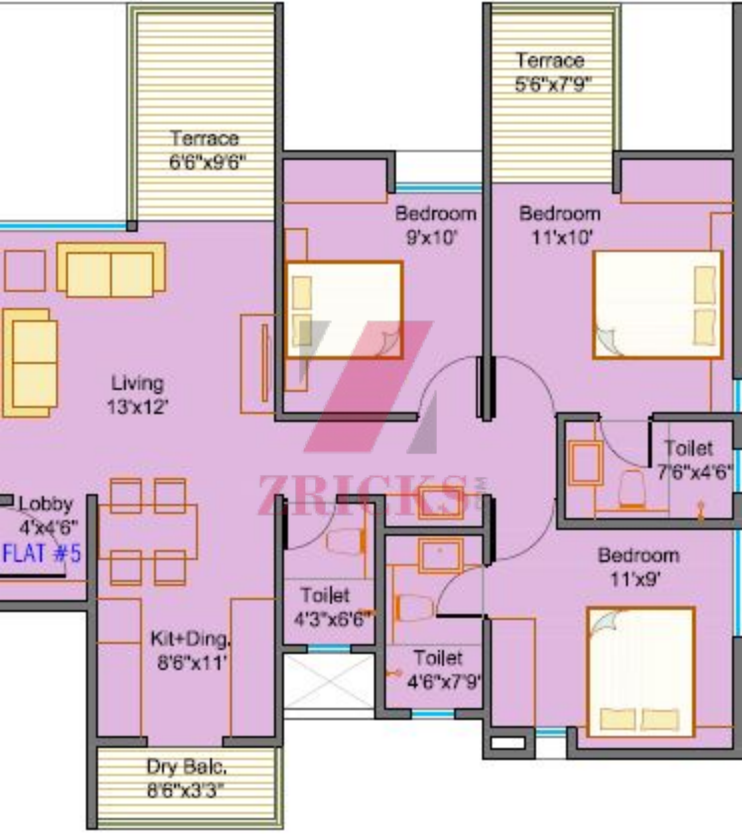

1 BHK

1 BHK

Terrace
6'x8'

Terrace
4'6" x 5'

Living
12'x11'

Bedroom
10'x9'

Bedroom
9'x10'

Lobby
3'6" x 4'6"

FLAT #4

Kitchen
7' x 10'9"

Bath
5'x4'

W.C.
3'8" x 4'6"

Dry Balc.
7'x3'3"

ZRICKS.COM

1.5 BHK

2 BHK

2 BHK

Dry Balc.
8'6"x3'3"

Kit+Ding.
8'6"x11'

FLAT #6
Angan
4'x7'6"

Living
13'x12'

Toilet
4'3"x6'6"

Toilet
4'6"x7'9"

Bedroom
11'x9'

Toilet
7'6"x4'6"

Bedroom
9'x10'

Bedroom
11'x10'

Terrace
6'6"x9'6"

Terrace
5'6"x7'9"

TRICKS

Key Distances

Pune Station : 30 mins.